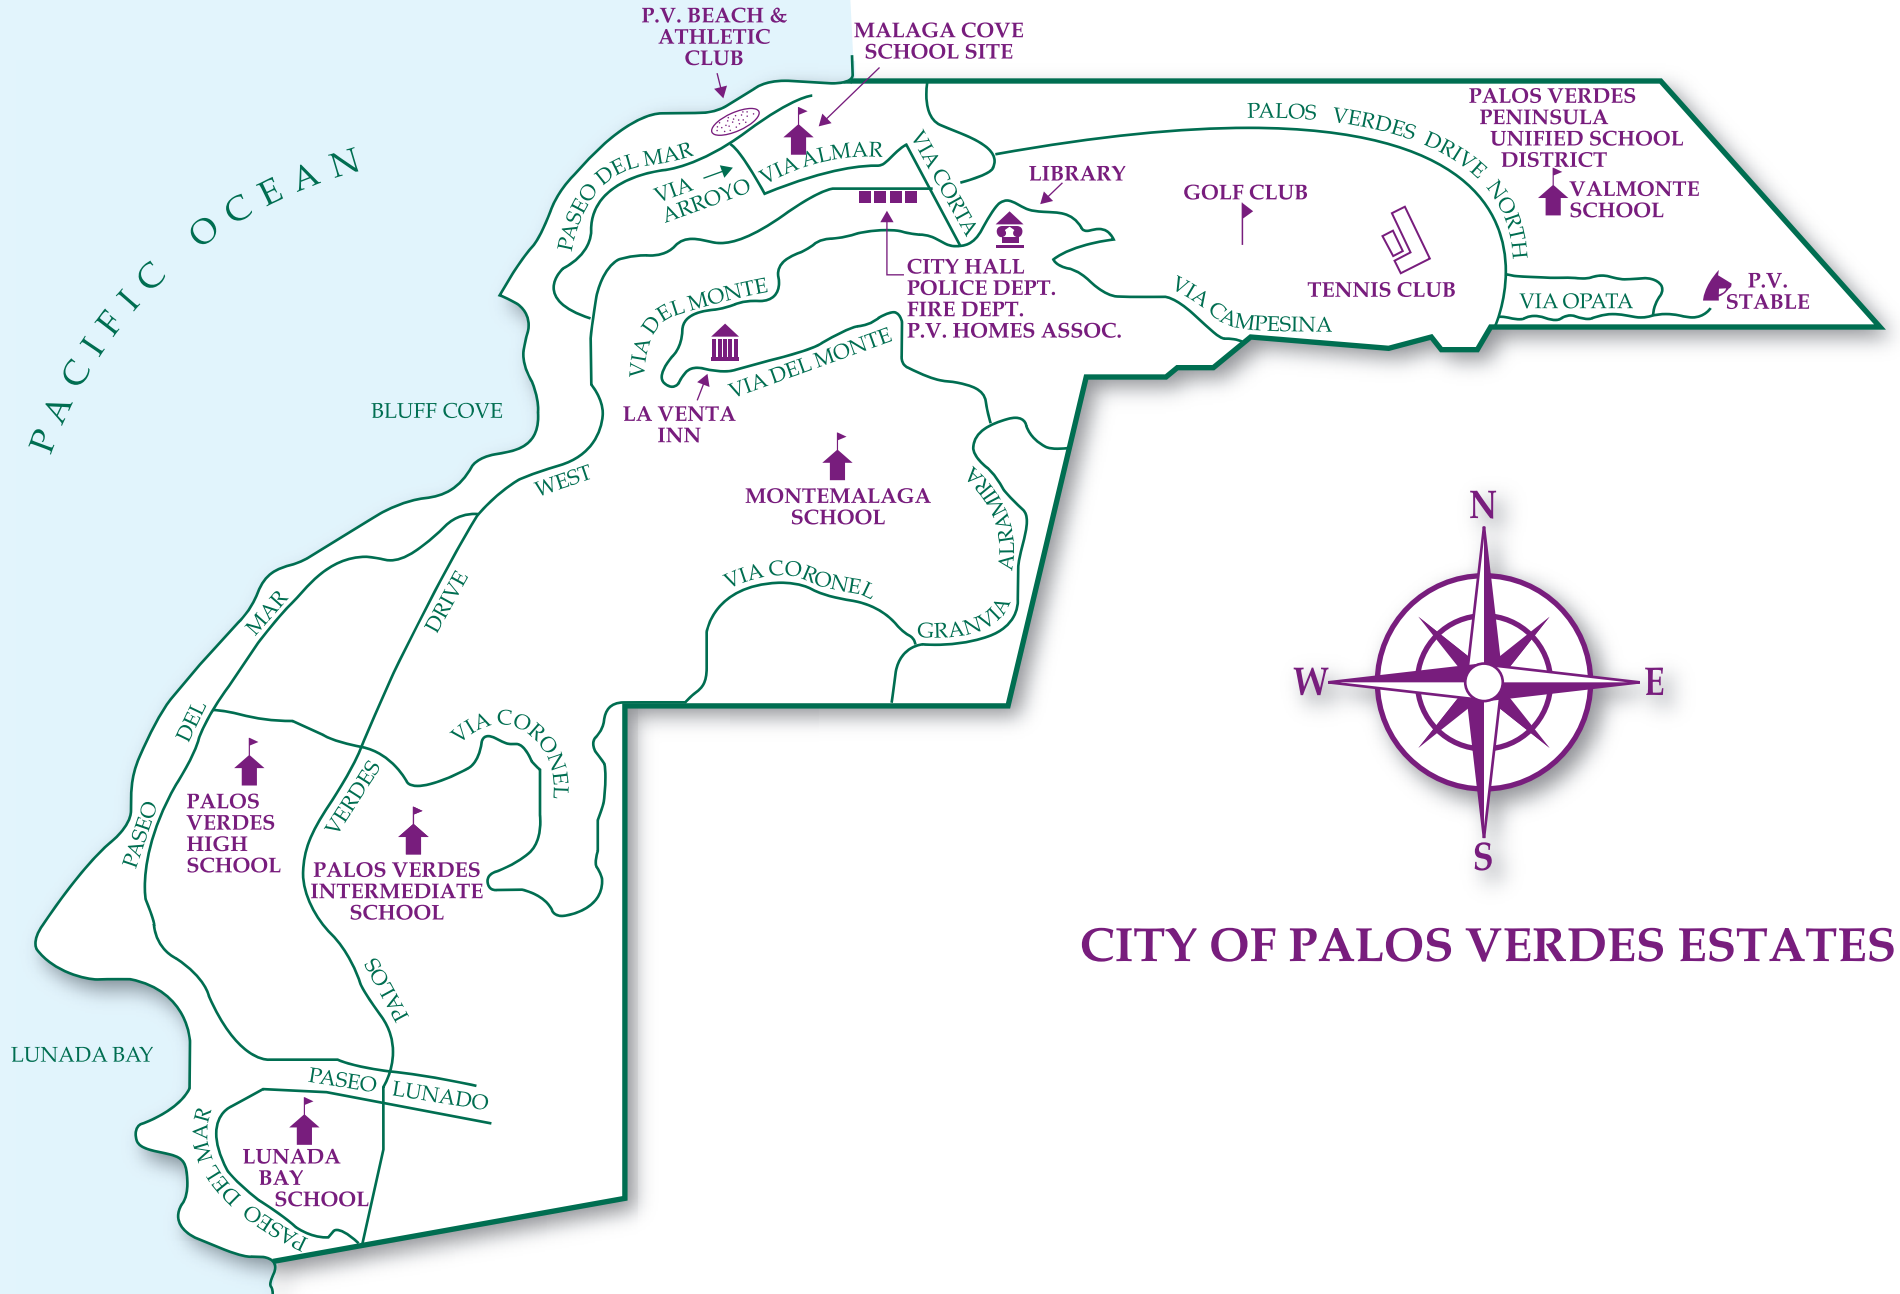

PACIFIC OCEAN

# CITY OF PALOS VERDES ESTATES