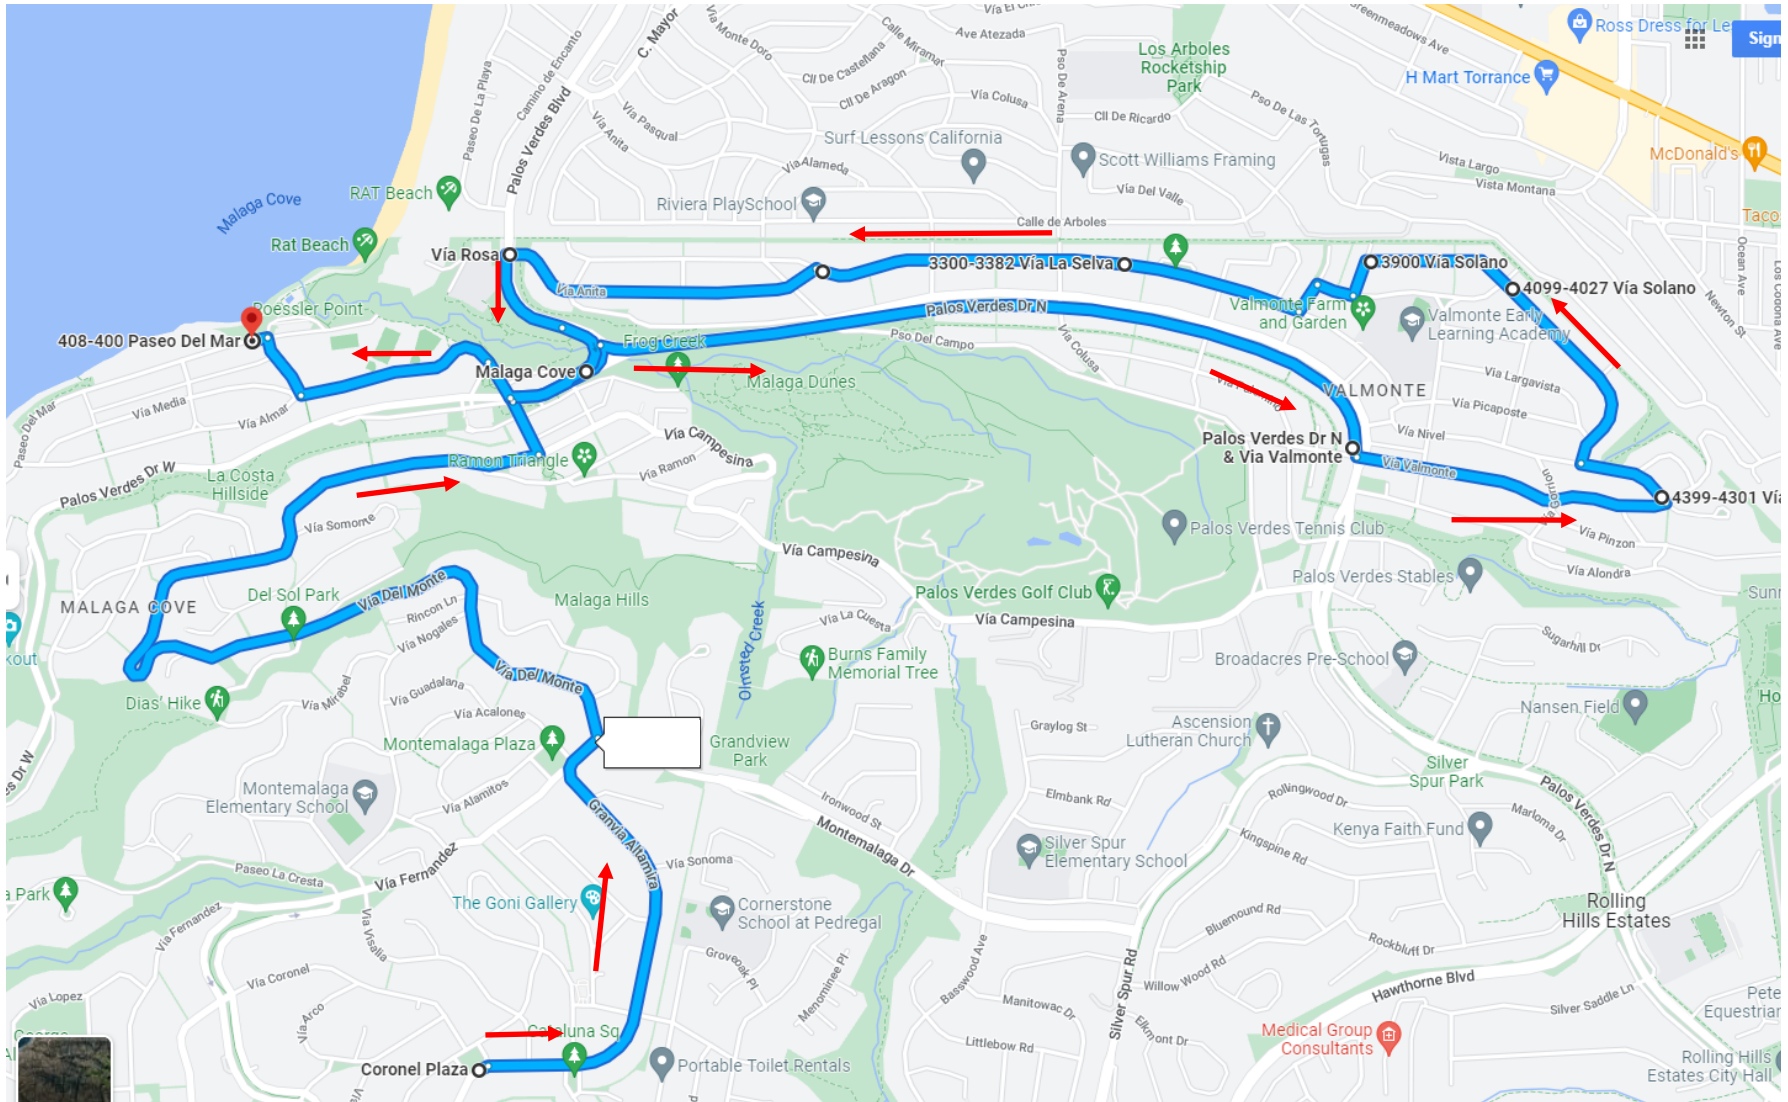

2022 SANTA PARADE ROUTE!

Route Continued on Next Page