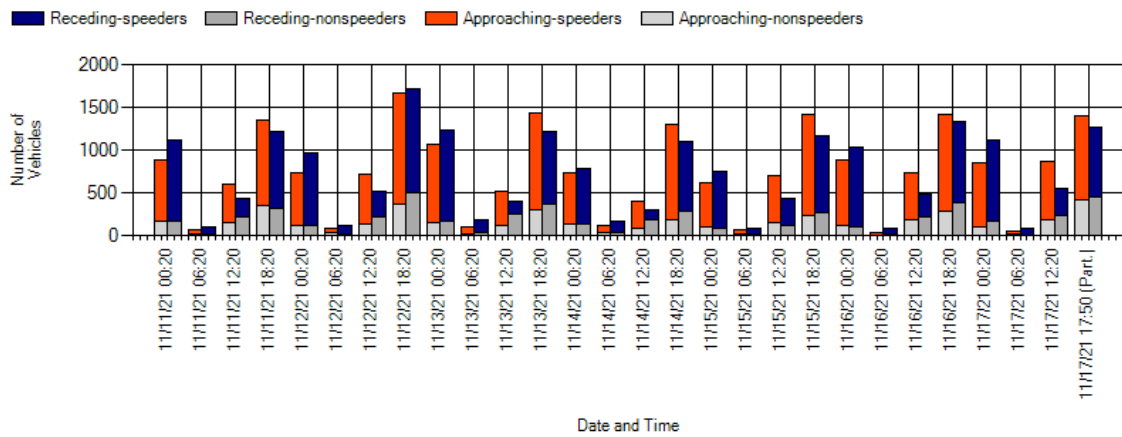

Volume - By Time

The following graph shows the breakdown of all vehicles tracked in this study. The horizontal axis is broken down into distinct time intervals of the study with the resulting count of vehicles captured during those time intervals being displayed as the corresponding volume on the vertical axis.