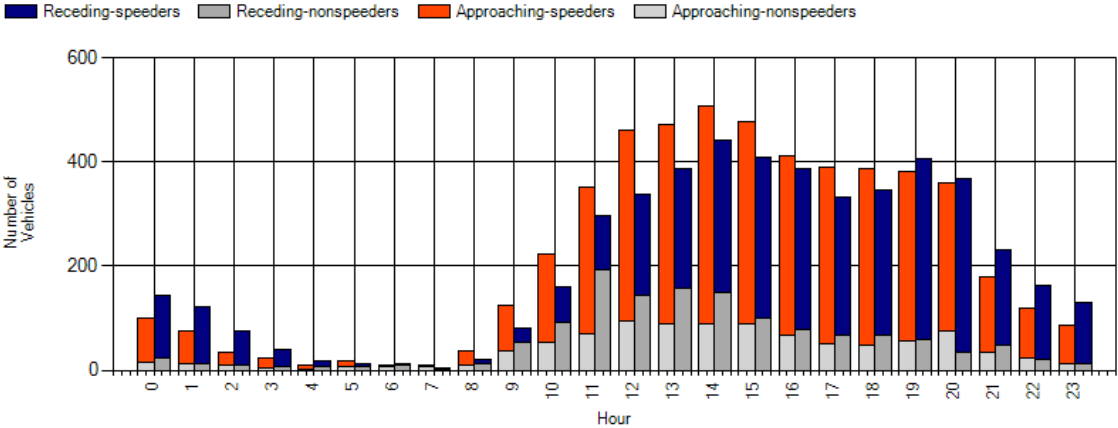

Volume - By Weekend Hour

The following graph shows the breakdown of all vehicles tracked in this study. The horizontal axis is broken down into distinct time intervals of the study with the resulting count of vehicles captured during those time intervals being displayed as the corresponding volume on the vertical axis.