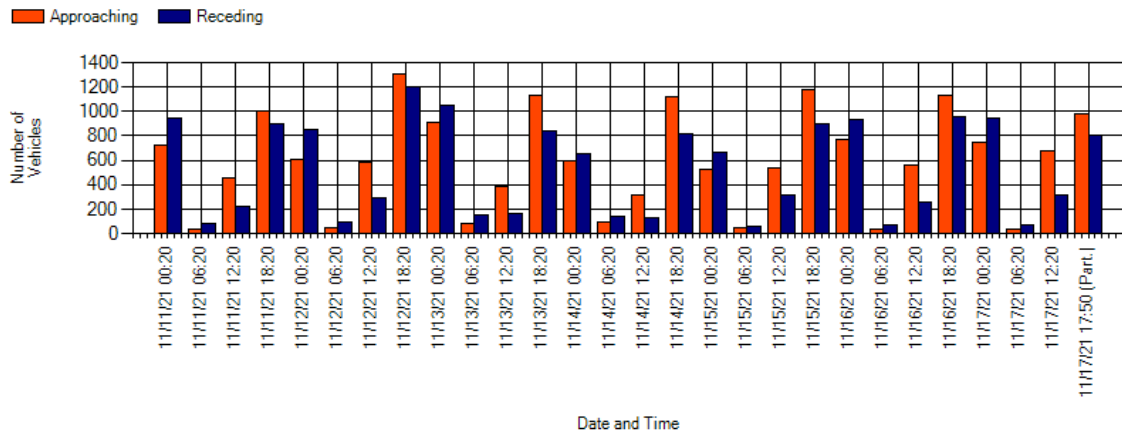

Volume - Total Speeders

The following graph shows the breakdown of all speeding vehicles tracked in this study based on the posted speed limit entered (25 mph). The horizontal axis is broken down into incrementing speed buckets of 5 mph with the resulting count of vehicles residing within those speeds being displayed as the corresponding volume on the vertical axis.

Approaching Breakdown

Speeding Statistics		10 MPH Pace		# Exceeding Limit				
Posted Limit	25 mph	Pace Speed	26 to 35 mph	Speed	26 to 35 mph	36 to 45 mph	46+ mph	Total
# At/Under Limit	4204	# In Pace	36	Volume	15155	1432	29	16616
# Over Limit	16616	% In Pace	0.17%	Percent	72.79%	6.88%	0.14%	79.81%
Average Speed	28 mph							
85th % Speed	33 mph							

Receding Breakdown

Speeding Statistics		10 MPH Pace		# Exceeding Limit				
Posted Limit	25 mph	Pace Speed	26 to 35 mph	Speed	26 to 35 mph	36 to 45 mph	46+ mph	Total
# At/Under Limit	5096	# In Pace	44	Volume	12366	2408	75	14849
# Over Limit	14849	% In Pace	0.22%	Percent	62.00%	12.07%	0.38%	74.45%
Average Speed	27 mph							
85th % Speed	34 mph