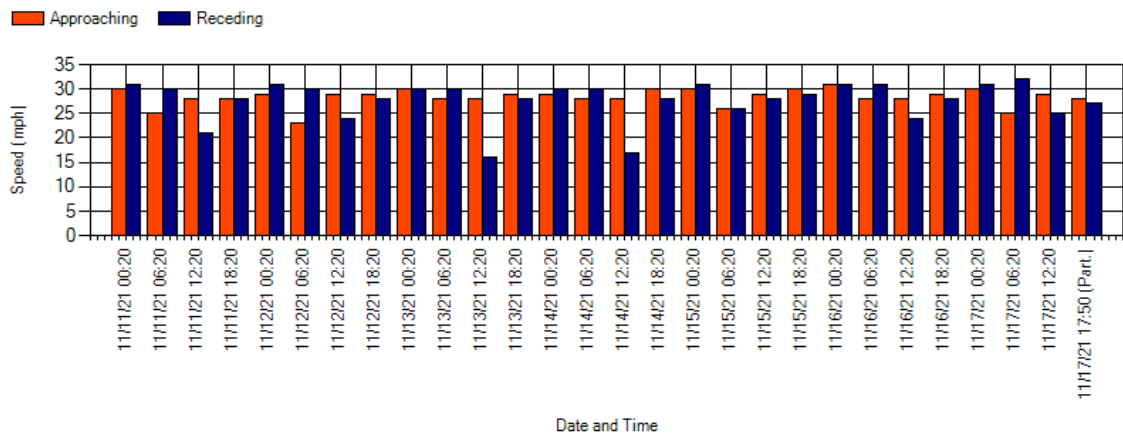

Speed - Median Speed

The following graph shows the median speeds captured in this study. The horizontal axis is broken down into distinct time intervals of the study with the resulting median vehicle speed captured during those time intervals being displayed as the corresponding speed value on the vertical axis.