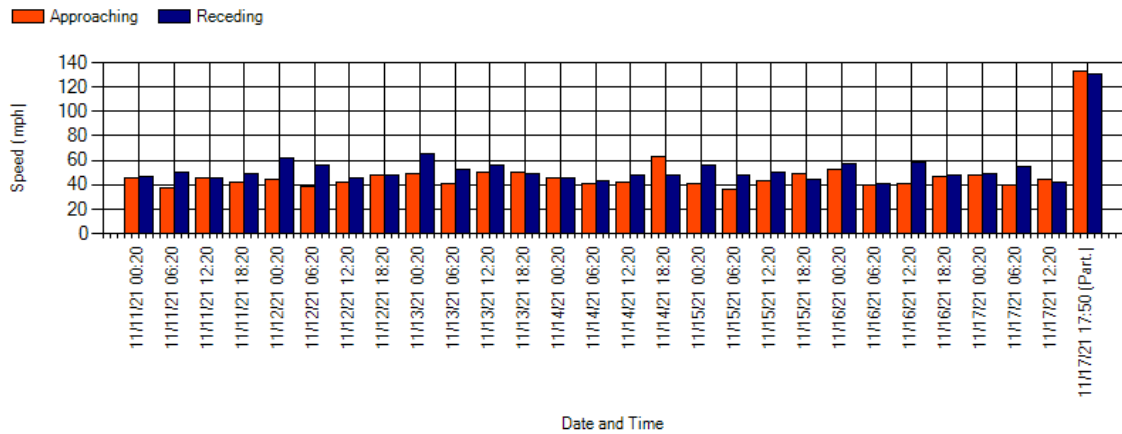

Speed - Maximum Speed

The following graph shows the maximum speeds captured in this study. The horizontal axis is broken down into distinct time intervals of the study with the resulting maximum vehicle speed captured during those time intervals being displayed as the corresponding speed value on the vertical axis.