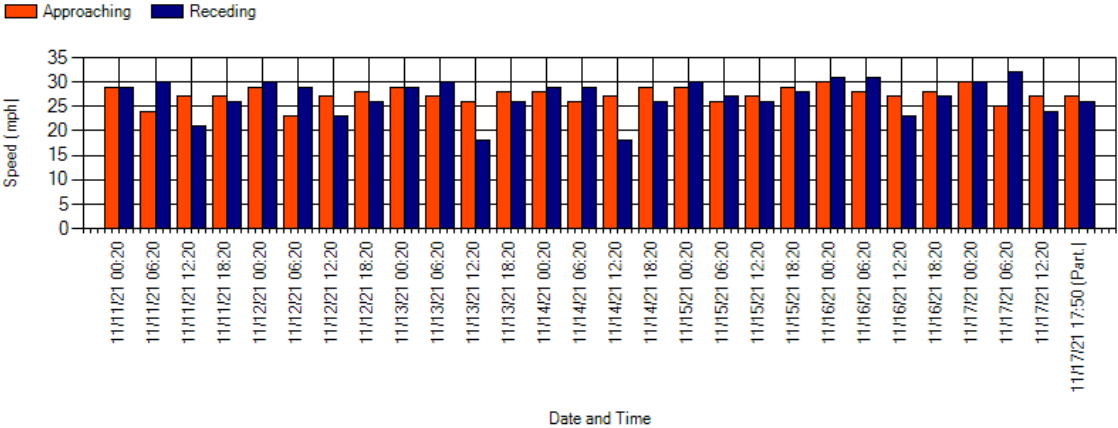

Speed - Average Speed

The following graph shows the average speeds captured in this study. The horizontal axis is broken down into distinct time intervals of the study with the resulting average vehicle speed captured during those time intervals being displayed as the corresponding speed value on the vertical axis.