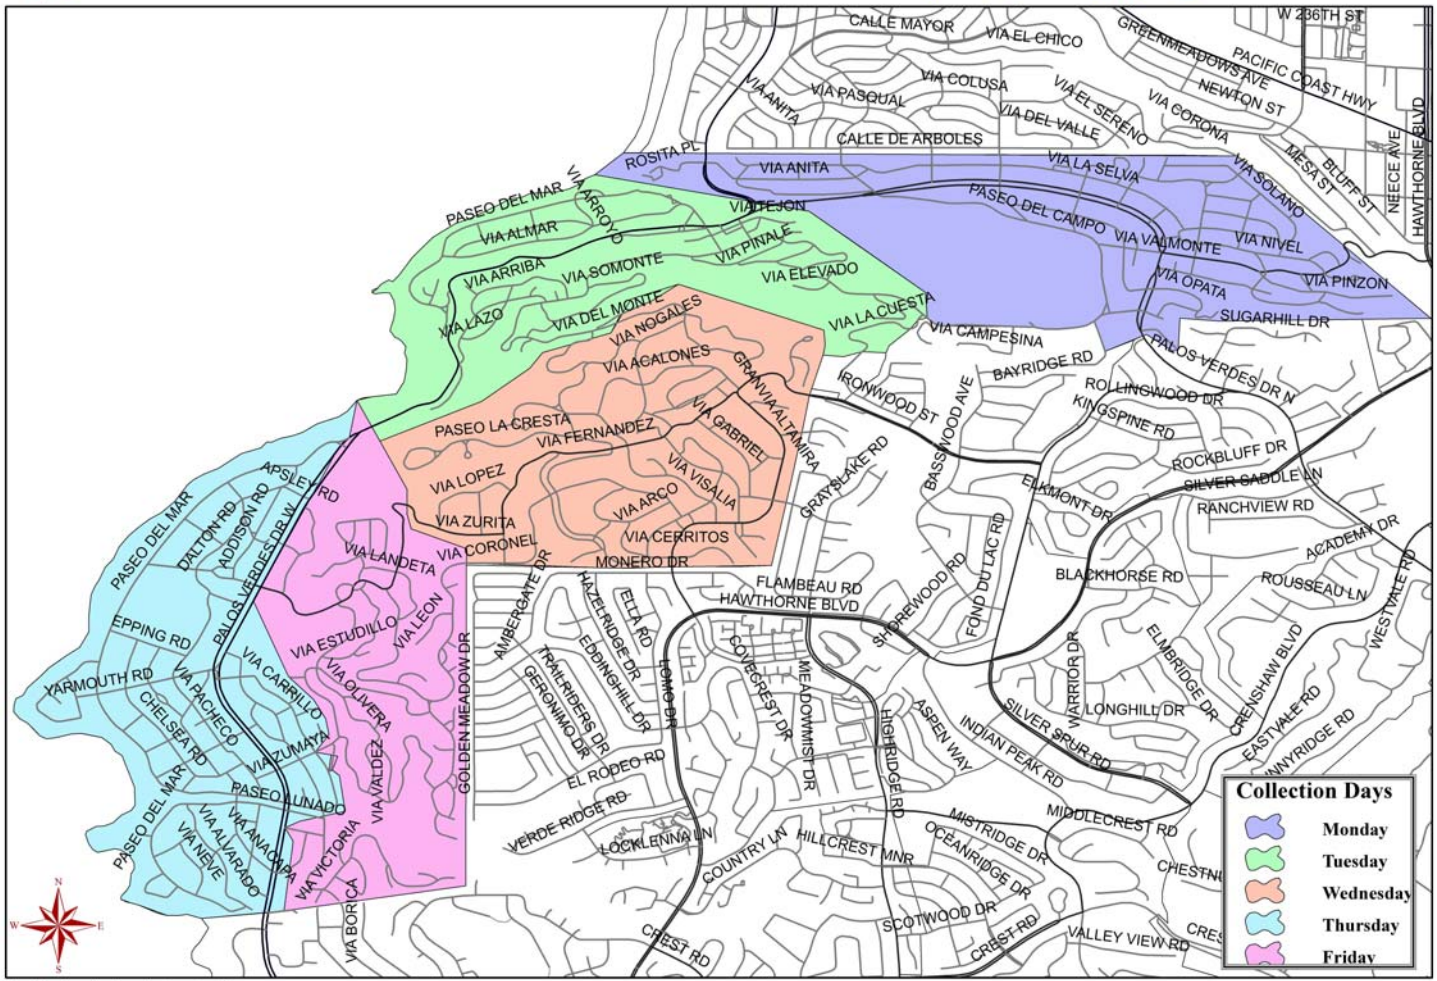

# Palos Verdes Estates Service Days - (New) July 1st

0 0.2 0.4 0.8 Miles

Created by Gerard Tuzara, Route Analyst - Salt Lake Yard